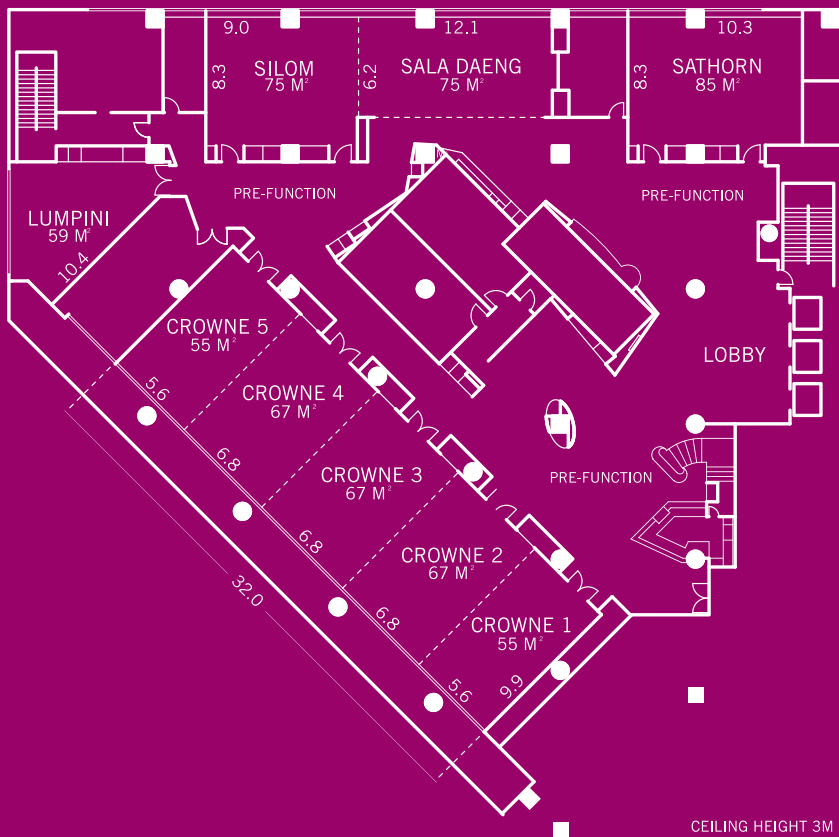

CREATIVE MEETING SPACE

As one of the finest and most conveniently located hotels in Bangkok, Crowne Plaza Bangkok Lumpini Park is the preferred hotel for business travelers and corporate meeting. A haven of gracious hospitality in the midst of Bangkok's bustling commercial district. Our flexible meeting rooms are fully equipped to make your important meetings and events a successful one.

Function Rooms	Level	Area (M2)	Theatre	Classroom	Boardroom	Hollow Square	U-Shaped	Buffet Style	Cocktail Style	Western Set
Crowne Ballrooms	21	311	350	200	76	74	76	270	400	216
One Room	21	55	50	24	22	22	20	30	40	24
Two Rooms	21	122	80	60	24	28	26	80	100	64
Three Rooms	21	189	150	110	40	40	38	120	150	96
Four Rooms	21	256	280	160	64	64	64	240	300	192
Lumpini	21	59	30	18	20	14	12	30	25	24
Silom	21	75	60	35	20	24	22	50	40	40
Saladaeng	21	75	50	28	24	24	22	50	40	40
Silom + Saladaeng	21	-	100	70	40	28	26	100	80	80
Sathorn	21	85	70	40	24	24	24	24	24	24
The White Room	G	911	-	-	-	-	-	150	400	120
Business Centre	23	26	-	-	-	-	-	-	-	-
Club Boardroom	32	25	-	-	-	-	-	-	-	-